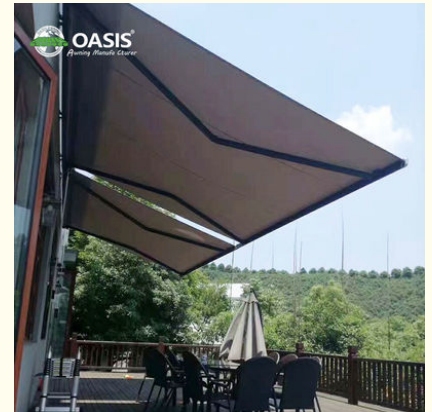

Hotels Patio Retractable Awning Sun Shade Canopy Custom Built Size Color

Our Product Introduction

Basic Information

- Place of Origin: Guangdong China
- Brand Name: Oasis
- Certification: CE ROHS
- Model Number: S1700
- Minimum Order Quantity: 1set
- Price: USD 871USD ~4000USD or more based on the sizes
- Packaging Details: Cardboard Rigid Carton With Plywood at outside to consolidate
- Delivery Time: 7~12days for the samples ,30 days for the official orders
- Payment Terms: T/T
- Supply Ability: 5000 Square Meter/Square Meters per Month

Product Specification

- Material: Aluminium/Acrylic Materials
- Colour: Custom Made Colour For The Roof
- Color Of The Frame: Black Or White Or Any Other Custom Made Colour
- Finishing: Powder Coated
- Operation Method: Remote Control
- Feature: Anti-UV
- Bolts: Stainless Steel
- Fabric Of The Roof: Multiple-Choice
- Application: Garden/Backyard/Supermarket /Mansions/Buildings/Balcony/Swimming Pool/House
- Highlight: **custom made colour retractable patio covers , oem sun shade retractable awning, custom built size retractable sun shade**

For those who have outdoor pools, the Semi-Box Retractable Awning can be extended to provide shade for poolside lounging. This not only protects swimmers from the sun but also makes the pool area more enjoyable during the hottest parts of the day.